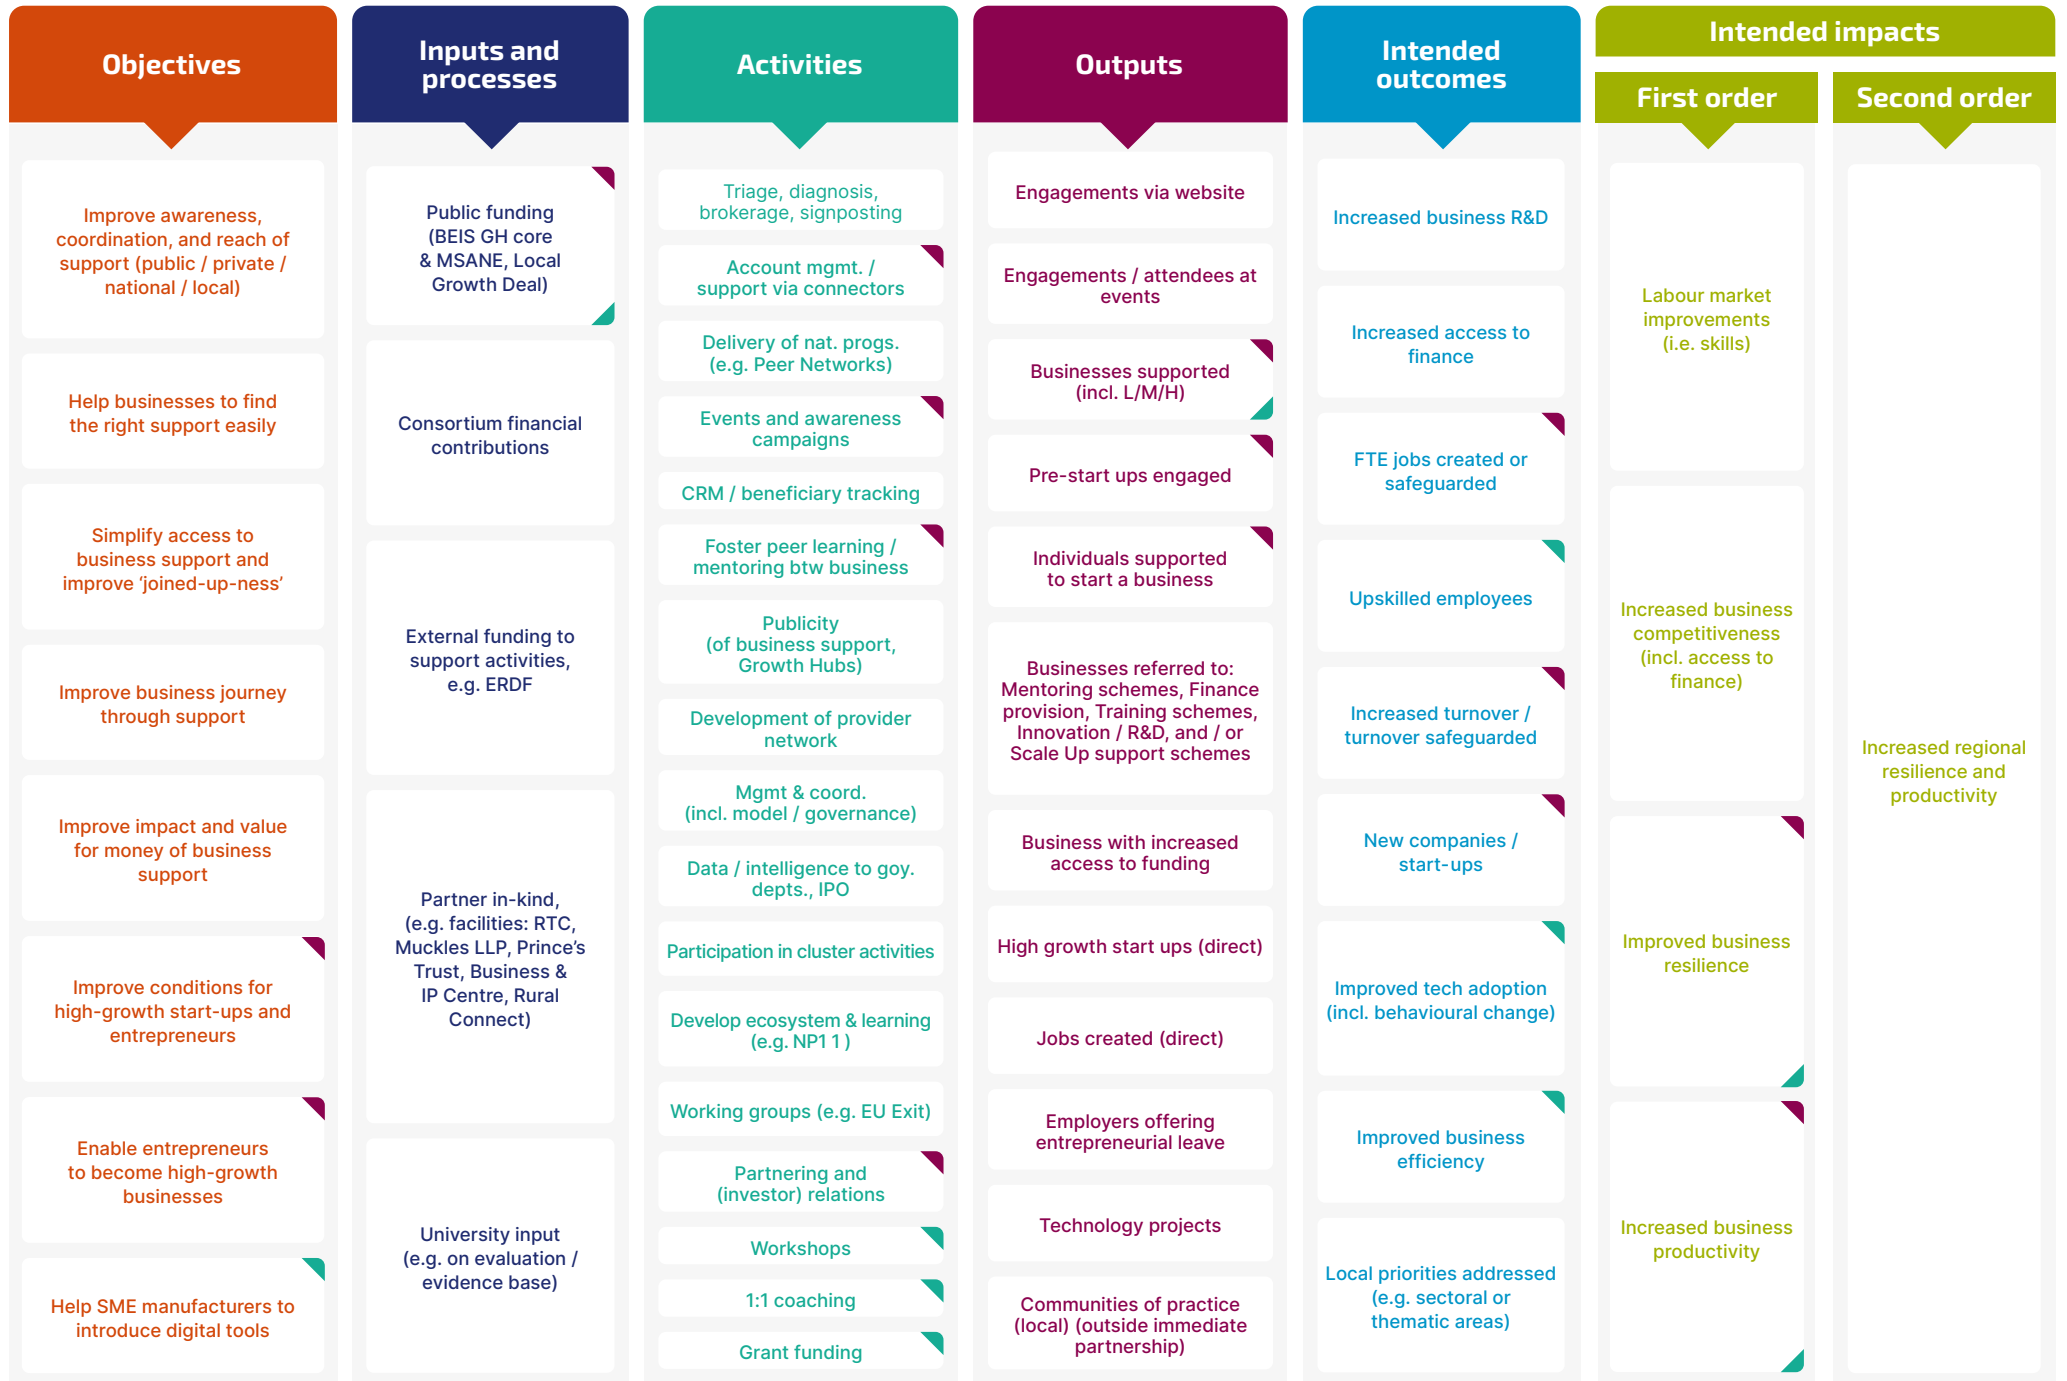

Growth Hub and associated programmes logic model

 = Made Smarter Programme

 = High Potential Startups